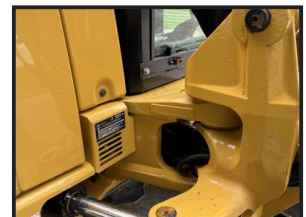

Cat 305E2

£34,500.00

2018 CAT 305E2 CR
 LED Work lights,
 Rear Factory Camera,
 Bluetooth Factory Radio,
 Off Set Jib.
 2741 HRS
 Very clean condition.

Product Details

Product Details	
Category/Type	Excavators
Make	Cat
Model	305E2
Year	2018
Hours	2741