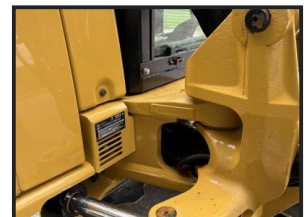

## Cat 305E2

**£34,500.00**

2018 CAT 305E2 CR  
 LED Work lights,  
 Rear Factory Camera,  
 Bluetooth Factory Radio,  
 Off Set Jib.  
 2741 HRS  
 Very clean condition.

**Product Details**

| <b>Product Details</b> |                   |
|------------------------|-------------------|
| <b>Category/Type</b>   | <b>Excavators</b> |
| <b>Make</b>            | <b>Cat</b>        |
| <b>Model</b>           | <b>305E2</b>      |
| <b>Year</b>            | <b>2018</b>       |
| <b>Hours</b>           | <b>2741</b>       |