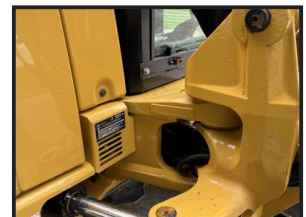

## Cat 305E2

**£34,500.00**

2018 CAT 305E2 CR  
 LED Work lights,  
 Rear Factory Camera,  
 Bluetooth Factory Radio,  
 Off Set Jib.  
 2741 HRS  
 Very clean condition.

**Product Details**

<b>Product Details</b>	
<b>Category/Type</b>	<b>Excavators</b>
<b>Make</b>	<b>Cat</b>
<b>Model</b>	<b>305E2</b>
<b>Year</b>	<b>2018</b>
<b>Hours</b>	<b>2741</b>